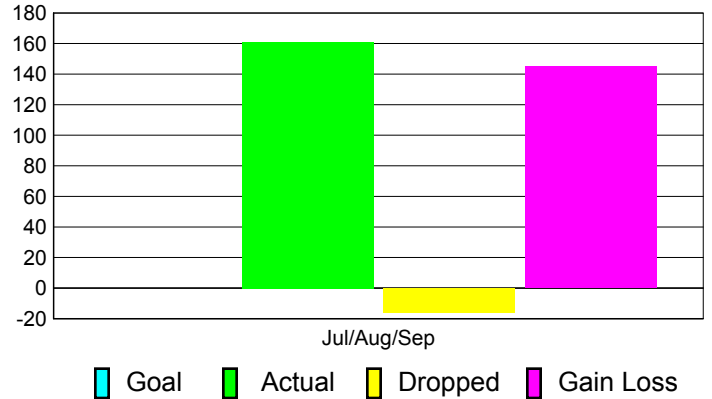

Membership Results 2011-2012

Goal, New, Dropped, Gain/Loss

Comparison of Membership Gain/Loss

Current Year Compared to the Previous Year